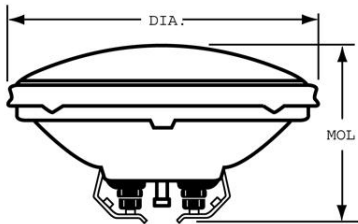

GE  
Lighting

**24650 - 4509**

GE PAR36 - Aircraft

**GENERAL CHARACTERISTICS**

Lamp Type	Sealed Beam - PAR
Bulb	PAR36
Base	Screw Terminals
Filament	C-6
Rated Life	25.0 hrs
Primary Application	Aircraft

**PHOTOMETRIC CHARACTERISTICS**

Beam Spread - Horizontal	12.0 - 10.0 °
Beam Spread - Vertical	6.0 - 10.0 °
Max. Beam Candlepower (MBCP) (MAX)	110000.0

**ELECTRICAL CHARACTERISTICS**

Wattage	100.0
Voltage	13.0

**DIMENSIONS**

Maximum Overall Length (MOL)	2.7500 in(69.8 mm)
Bulb Diameter (DIA)	4.500 in(114.3 mm)